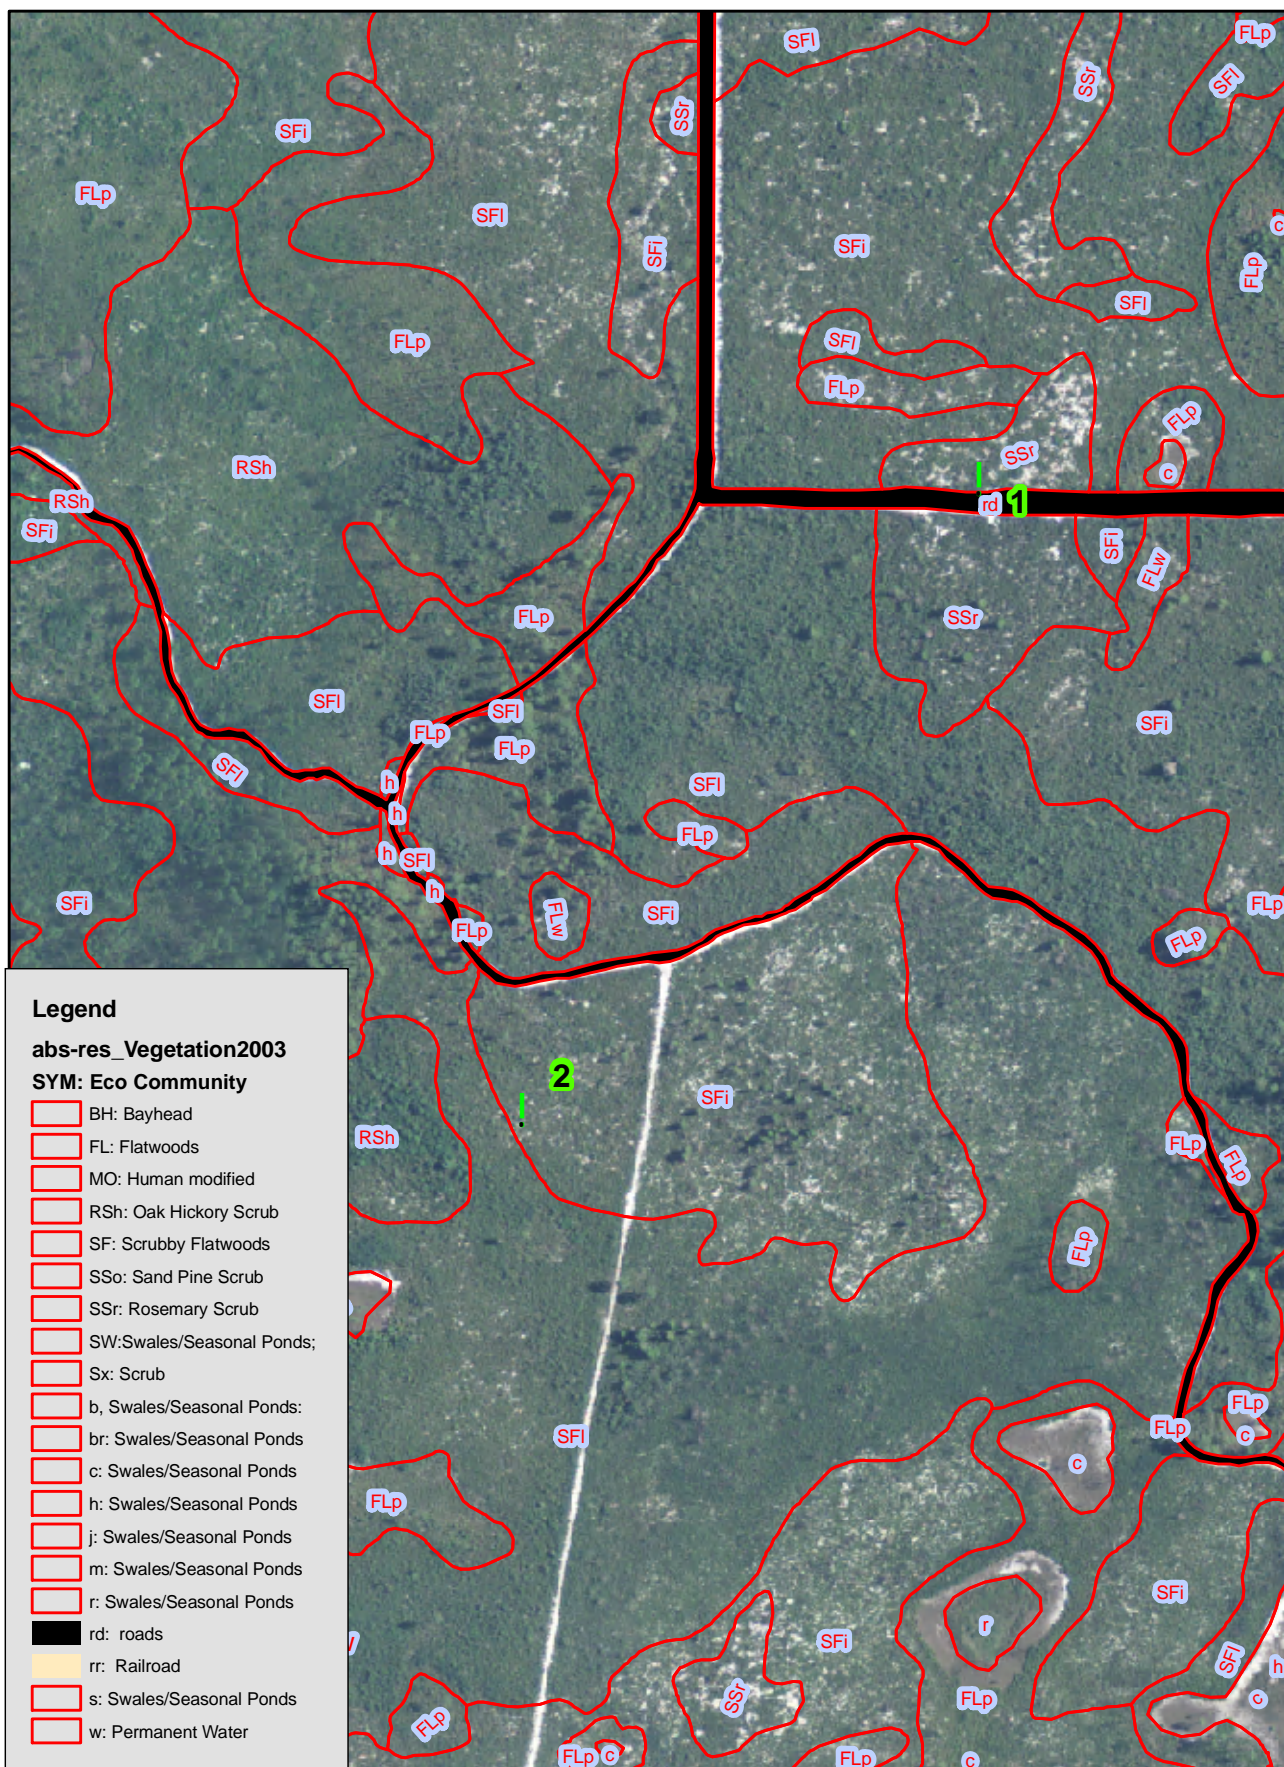

Archbold Sites 1 and 2: Ecological Communities

0 0.020.04 0.08 0.12 0.16 Miles

1:4,539